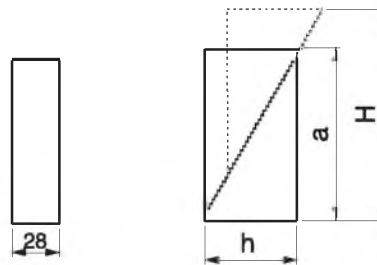

- This is the coupling set produced from steel product in order to couple the work piece or apparatuses on the table in a rapid and safe way.

Nr.	L	b1		a	e2	b2
1290	80 100	11	M10	15	30 45	30
1290	100 125	14.5	M12-M14	20	45 55	40
1290	125 160	185	M16-M18	25	65 65	50

					
12	M10	M10	M10	M10	M10
14	M12	M12	M12	M12	M12
16	M14	M14	M14	M14	M14
18	M16	M16	M16	M16	M16
20	M18	M18	M18	M18	M18

Nr.	h-H	a	min-max
1310	37-85	57	0-40
1310	48-112	73	0-60
1310	58-139	90	0-75
1310	66-165	108	0-90