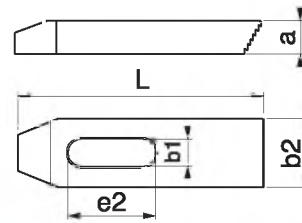

Referans Nr.	dx			DIN 6379 d x L
2010-1012	M10x12	330x255	7270	M10x80-100-160-200
2010-1214	M12x14	380x255	9260	M12x80-100-160-200
2010-1416	M14x16	435x255	12290	M14x80-100-160-200
2010-1618	M16x18	435x255	15620	M16x80-100-160-200
2010-1820	M18x20	495x255	18000	M18x80-100-160-200

- This is the coupling set produced from steel product in order to couple the work piece or apparatuses on the table in a rapid and safe way.

Nr.	L	b1		a	e2	b2
1290	80 100	11	M10	15	30 45	30
1290	100 125	14.5	M12-M14	20	45 55	40
1290	125 160	185	M16-M18	25	65 65	50

					
12	M10	M10	M10	M10	M10
14	M12	M12	M12	M12	M12
16	M14	M14	M14	M14	M14
18	M16	M16	M16	M16	M16
20	M18	M18	M18	M18	M18

Nr.	h-H	a	min-max
1310	37-85	57	0-40
1310	48-112	73	0-60
1310	58-139	90	0-75
1310	66-165	108	0-90

Product: 52 piece set of Coupling Set with Serrated Hell Block

- 6 pieces of DIN 508 "T" Clamp (M20x22 4 piece)
- 16 pieces of DIN 6379 Stud
- 6 pieces of DIN 6330B Supported Nut
- 4 pieces of DIN 6331 Nut with Washer
- 2 pieces of No. 1830 Extension Nut
- 4 pieces of DIN 6340 Thick Washer
- 4 pieces of No. 1290 Serrated Clamp
- 8 pieces of No. 1310 Clamp with Support Hole
- 1 piece of No. 1950 "T" Slot Scraper
- 1 piece of Steel Set with Statical Paint