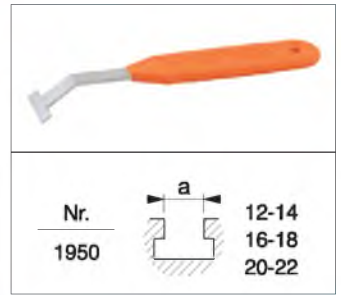

12	M10	M10	M10	M10	M10
14	M12	M12	M12	M12	M12
16	M14	M14	M14	M14	M14
18	M16	M16	M16	M16	M16
20	M18	M18	M18	M18	M18